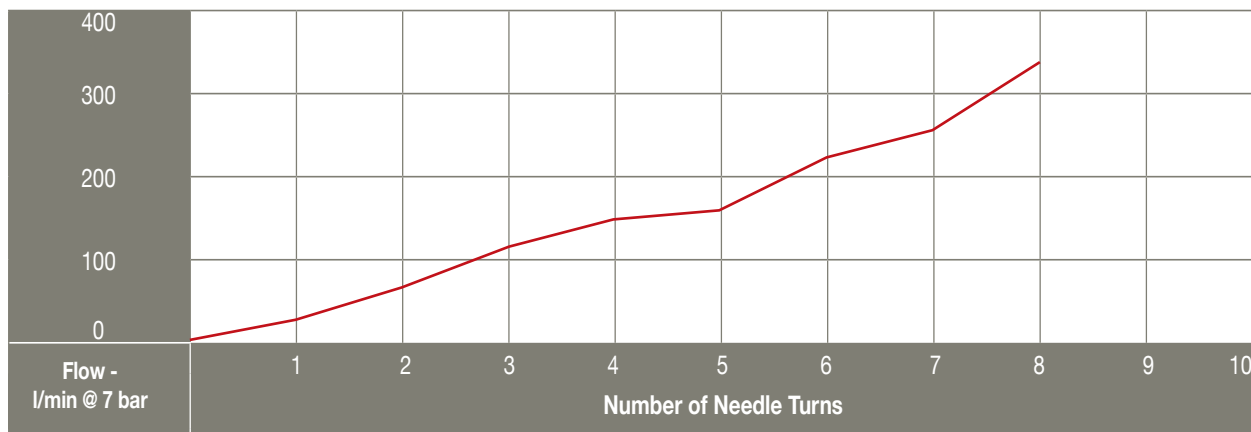

## G1/8 Control Valves, Knurled Knob

310 L/min @ 10 bar adjustable

Part No.	Description
M-JFC-2A	Meter Out Control Valves, G1/8
M-JFC-2B	Meter In Control Valves, G1/8

— M-JFC