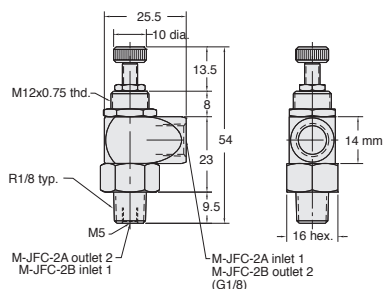

## G1/8 Control Valves, Knurled Knob

310 L/min @ 10 bar adjustable

Part No.	Description
M-JFC-2A	Meter Out Control Valves, G1/8
M-JFC-2B	Meter In Control Valves, G1/8

— M-JFC