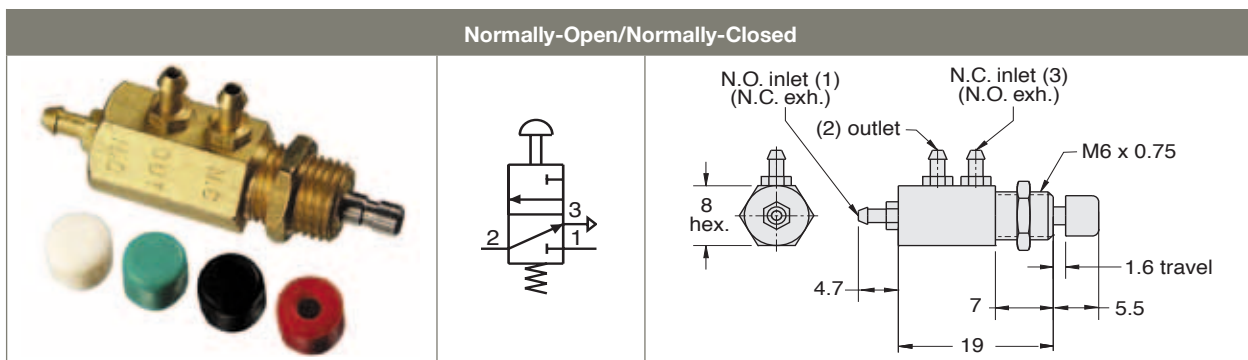

Part No.	Function
M-SMTV-3	Normally-Closed

Part No.	Function
M-SMAV-3	N.O. or N.C.

Four colors of snap-on push buttons included with each valve

CUSTOMer solutions

If you need a product that fits your application perfectly, Clippard has the capability to design or modify one of its products to suit your exact needs. We understand that a standard catalog product may be close but not be exactly what you need. **Let us know YOUR Need, and we will help to find YOUR Solution!**

Specials!

Clippard has been and still is a pioneer in miniature pneumatics. This cartridge 2/2 valve is small and packs a lot of flow into a very tight package. If you don't see what you need in this section, just call us!