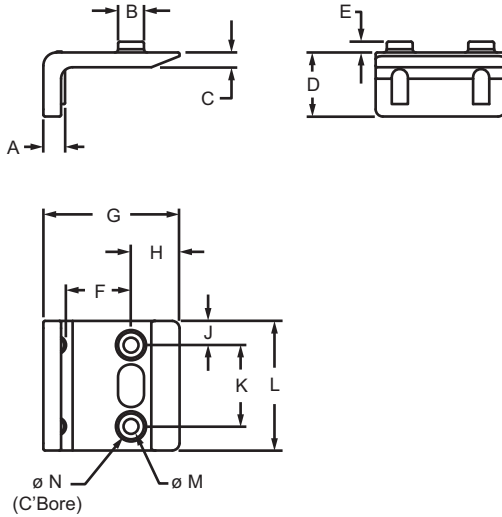

Nylon Door Stop

Part Description:

The nylon door stop is a cost-effective option that prevents a door from swinging too far into the frame. It includes rubber bumpers for a soft close.

Part No.	Series	Material	Color	A	B	C	D	E	F	G	H	J	K	L	M	N	Weight
2021	15 40	Nylon	Black	.260"	.310"	.177"	.768"	.130"	.780"	1.634"	.582"	.289"	.976"	1.555"	.177"	.307" x .118" DEEP	.280 lb

Suggested Hardware (Mount to T-Slot)

Series	Part No.	Qty.	Bolt	Part No.	Qty.	T-Nut
15 40	11-4312	2	M4 x 12mm BHSCS	25-1941	2	Slide-in