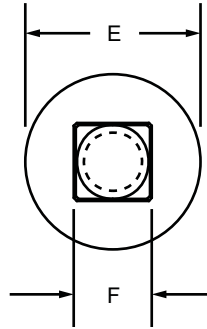

## Slide-In Flanged Economy T-Slot Stud

# 80/20 Inc.

Part No.	Series	Material	Finish	A	B	C (Thread)	D (Length)	E	F	Weight
3115	10	Steel	Black Zinc	.875"	.140"	1/4-20	.750"	.500"	.235"	.013 lb
3116	15	Steel	Black Zinc	.898"	.135"	5/16-18	.750"	.700"	.308"	.025 lb
3851	15	Steel	Bright Zinc	.945"	.135"	M8 x 1.25	.787"	.700"	.308"	.027 lb
3120	15	Steel	Black Zinc	1.153"	.135"	5/16-18	1.000"	.700"	.308"	.031 lb
3852	15	Steel	Bright Zinc	1.145"	.135"	M8 x 1.25	.984"	.700"	.308"	.030 lb
3126	15	Steel	Black Zinc	1.405"	.135"	5/16-18	1.250"	.700"	.308"	.034 lb
3853	15	Steel	Bright Zinc	1.350"	.135"	M8 x 1.25	1.181"	.700"	.308"	.033 lb
3134	15	Steel	Black Zinc	1.650"	.135"	5/16-18	1.500"	.700"	.308"	.037 lb
3854	15	Steel	Bright Zinc	1.530"	.135"	M8 x 1.25	1.378"	.700"	.308"	.038 lb
3288	15	Steel	Black Zinc	1.905"	.135"	5/16-18	1.750"	.700"	.308"	.042 lb
3857	15	Steel	Bright Zinc	1.920"	.135"	M8 x 1.25	1.772"	.700"	.308"	.045 lb
3290	15	Steel	Black Zinc	2.145"	.135"	5/16-18	2.000"	.700"	.308"	.046 lb
19-8920	40	Steel	Bright Zinc	23.90mm	3.50mm	M8 x 1.25	20.00mm	17.75mm	7.80mm	.0126 kg
19-8925	40	Steel	Bright Zinc	29.00mm	3.50mm	M8 x 1.25	25.00mm	17.75mm	7.80mm	.0137 kg
19-8930	40	Steel	Bright Zinc	34.50mm	3.50mm	M8 x 1.25	30.00mm	17.75mm	7.80mm	.0149 kg
19-8935	40	Steel	Bright Zinc	38.90mm	3.50mm	M8 x 1.25	35.00mm	17.75mm	7.80mm	.0172 kg
19-8945	40	Steel	Bright Zinc	49.00mm	3.50mm	M8 x 1.25	45.00mm	17.75mm	7.80mm	.0202 kg
40-3116	40	Steel	Black Zinc	22.75mm	3.50mm	5/16-18	19.05mm	17.75mm	7.80mm	.0116 kg
40-3120	40	Steel	Black Zinc	29.00mm	3.50mm	5/16-18	25.40mm	17.75mm	7.80mm	.0134 kg
40-3126	40	Steel	Black Zinc	35.75mm	3.50mm	5/16-18	31.75mm	17.75mm	7.80mm	.0149 kg
40-3134	40	Steel	Black Zinc	42.00mm	3.50mm	5/16-18	38.10mm	17.75mm	7.80mm	.0172 kg
40-3290	40	Steel	Black Zinc	54.75mm	3.50mm	5/16-18	50.80mm	17.75mm	7.80mm	.0209 kg