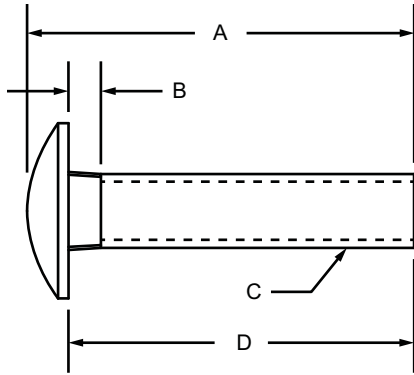

## Slide-In Flanged Economy T-Slot Stud

# 80/20 Inc.

Part No.	Series	Material	Finish	A	B	C (Thread)	D (Length)	E	F	Weight
3115	10	Steel	Black Zinc	.875"	.140"	1/4-20	.750"	.500"	.235"	.013 lb
3116	15	Steel	Black Zinc	.898"	.135"	5/16-18	.750"	.700"	.308"	.025 lb
3851	15	Steel	Bright Zinc	.945"	.135"	M8 x 1.25	.787"	.700"	.308"	.027 lb
3120	15	Steel	Black Zinc	1.153"	.135"	5/16-18	1.000"	.700"	.308"	.031 lb
3852	15	Steel	Bright Zinc	1.145"	.135"	M8 x 1.25	.984"	.700"	.308"	.030 lb
3126	15	Steel	Black Zinc	1.405"	.135"	5/16-18	1.250"	.700"	.308"	.034 lb
3853	15	Steel	Bright Zinc	1.350"	.135"	M8 x 1.25	1.181"	.700"	.308"	.033 lb
3134	15	Steel	Black Zinc	1.650"	.135"	5/16-18	1.500"	.700"	.308"	.037 lb
3854	15	Steel	Bright Zinc	1.530"	.135"	M8 x 1.25	1.378"	.700"	.308"	.038 lb
3288	15	Steel	Black Zinc	1.905"	.135"	5/16-18	1.750"	.700"	.308"	.042 lb
3857	15	Steel	Bright Zinc	1.920"	.135"	M8 x 1.25	1.772"	.700"	.308"	.045 lb
3290	15	Steel	Black Zinc	2.145"	.135"	5/16-18	2.000"	.700"	.308"	.046 lb
19-8920	40	Steel	Bright Zinc	23.90mm	3.50mm	M8 x 1.25	20.00mm	17.75mm	7.80mm	.0126 kg
19-8925	40	Steel	Bright Zinc	29.00mm	3.50mm	M8 x 1.25	25.00mm	17.75mm	7.80mm	.0137 kg
19-8930	40	Steel	Bright Zinc	34.50mm	3.50mm	M8 x 1.25	30.00mm	17.75mm	7.80mm	.0149 kg
19-8935	40	Steel	Bright Zinc	38.90mm	3.50mm	M8 x 1.25	35.00mm	17.75mm	7.80mm	.0172 kg
19-8945	40	Steel	Bright Zinc	49.00mm	3.50mm	M8 x 1.25	45.00mm	17.75mm	7.80mm	.0202 kg
40-3116	40	Steel	Black Zinc	22.75mm	3.50mm	5/16-18	19.05mm	17.75mm	7.80mm	.0116 kg
40-3120	40	Steel	Black Zinc	29.00mm	3.50mm	5/16-18	25.40mm	17.75mm	7.80mm	.0134 kg
40-3126	40	Steel	Black Zinc	35.75mm	3.50mm	5/16-18	31.75mm	17.75mm	7.80mm	.0149 kg
40-3134	40	Steel	Black Zinc	42.00mm	3.50mm	5/16-18	38.10mm	17.75mm	7.80mm	.0172 kg
40-3290	40	Steel	Black Zinc	54.75mm	3.50mm	5/16-18	50.80mm	17.75mm	7.80mm	.0209 kg