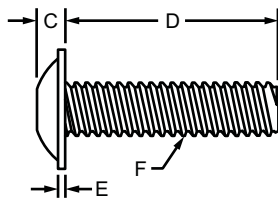

View page 387 for dimensional drawing

Flanged Button Head Socket Cap Screw (FBHSCS)

Part No.	Series	Material	Finish	A	B	C	D (Length)	E	F (Thread)	Thread Length	Weight
3390	F	Steel	Black Zinc	.560"	5/32	.132"	.375"	.046"	1/4-20	Full Thread	.007 lb
3601	F	Stainless-Steel	Stainless	.560"	5/32	.132"	.375"	.046"	1/4-20	Full Thread	.007 lb
3342	F	Steel	Black Zinc	.560"	5/32	.132"	.500"	.046"	1/4-20	Full Thread	.009 lb
3603	F	Stainless-Steel	Stainless	.560"	5/32	.132"	.500"	.046"	1/4-20	Full Thread	.008 lb
3066	F	Steel	Black Zinc	.560"	5/32	.132"	.750"	.046"	1/4-20	Full Thread	.011 lb
3604	F	Stainless-Steel	Stainless	.560"	5/32	.132"	.750"	.046"	1/4-20	Full Thread	.011 lb
3340	F	Steel	Black Zinc	.660"	3/16	.166"	.500"	.060"	5/16-18	Full Thread	.017 lb